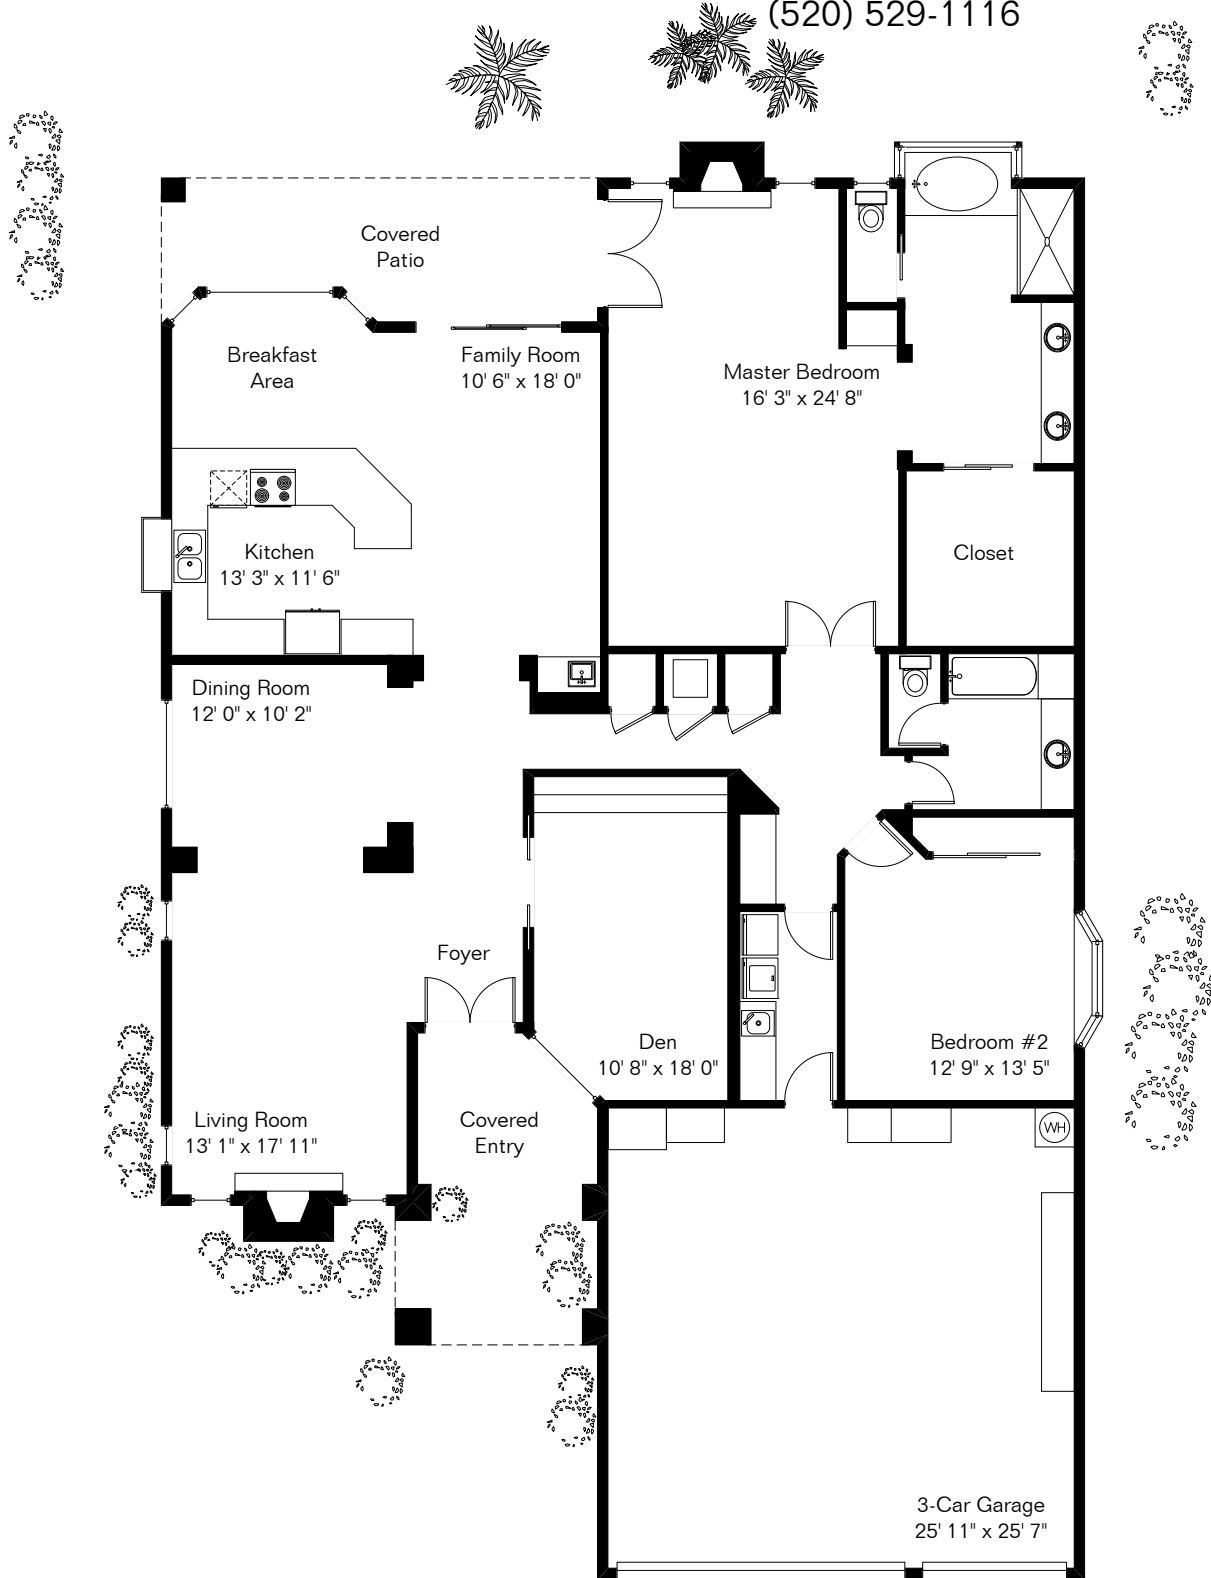

The square footages and room size information are deemed to be reliable but are not guaranteed and should be independently verified.

64351 E Canyon Shadows Lane

Presented by Russell & Christine Long
Long Realty Company
(520) 529-1116

Site Visit January 2008

0 ft. 6 ft. 10 ft. 20 ft.

Copyright 2008 Floor Plans First! LLC
All Rights Reserved.

Living Area 2,538 Sq Ft
Garage 711 Sq Ft

www.FloorPlansFirst.com

Toll Free (877) 887-1500
Voice (520) 881-1500
Fax (520) 791-7701

Floor Plans First!
See the Floor Plan First!